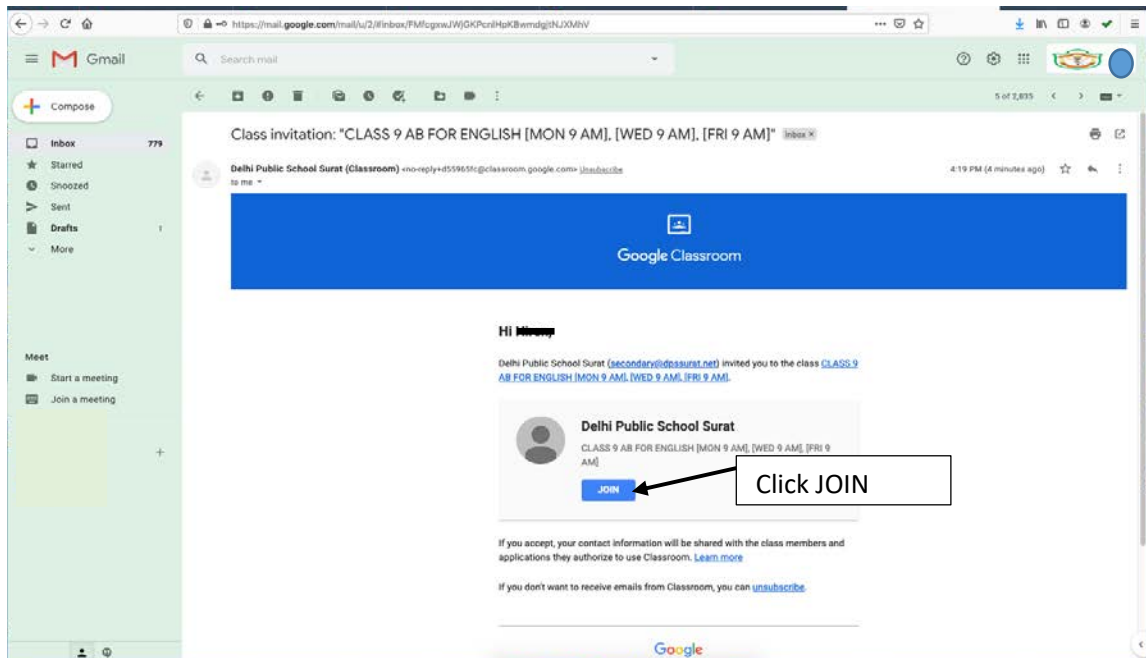

2. Once you get the mail, open the mail for each subject and click on the “JOIN” button in the mail.