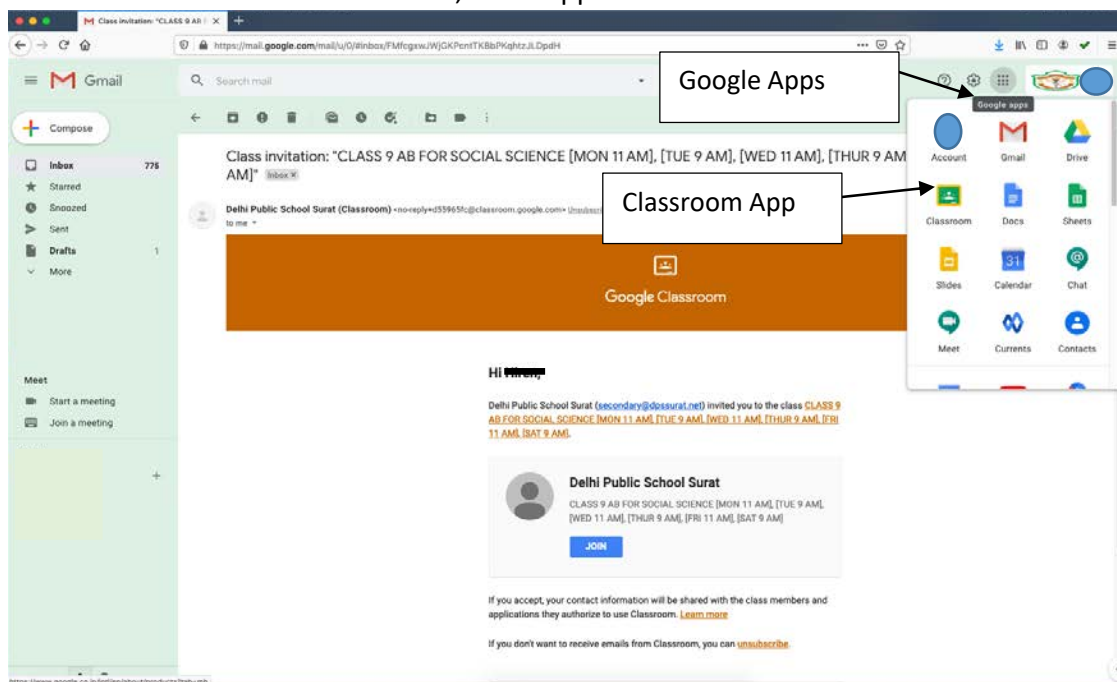

Steps to go to Classroom for online classes for class 9:

1. Students will first open their own online google\_mail\_id (for e.g.: [m-0123-11@dpssurat.net](mailto:m-0123-11@dpssurat.net)) You will get the mail from school([secondary@dpssurat.net](mailto:secondary@dpssurat.net)) for joining the classroom. It will look like this:

2. Once you get the mail, open the mail for each subject and click on the “JOIN” button in the mail.

3. As you open each of the mails and click on “JOIN”, you get connected to your classroom.
4. Once you get connected to your classroom, then later you can join your classroom with the Google Apps which is on the right-hand top corner of your mail.
5. Open your classroom app and there you will find all your Subjects classroom.
6. Look at the below two screen shots, it will appear like this:

7. Now according to your timetable, you will open that particular classroom (Respective Subject Classroom).
8. In this classroom only, you will find the link of Google Meet posted by your respective subject teacher as shown in the screenshot below: